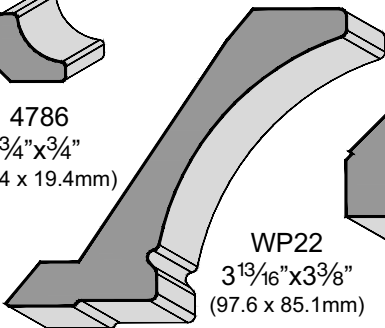

4459

Molding Options

4439
1"x1"
(25.6 x 25.6mm)

4632
¼"x1¼"
(7 x 31.9mm)

WP22
3¹³/₁₆"x3³/₈"
(97.6 x 85.1mm)

4786
¾"x¾"
(19.4 x 19.4mm)

4022
5/8"x2¾"
(60.1 x 62.7mm)

Panel

Molding Options

4786
3/4"x3/4"
(19.4 x 19.4mm)

WP22
3 13/16"x3 3/8"
(97.6 x 85.1mm)

5027
2 3/8"x2 7/16"
(60.1 x 62.7mm)

4022
5/8"x2 3/4"
(60.1 x 62.7mm)

4439
1"x1"
(25.6 x 25.6mm)

4634
3 1/16"x3 1/8"
(78.4 x 79.2mm)