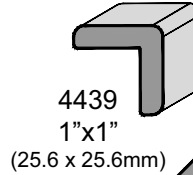

4459

Molding Options

4439
1"x1"
(25.6 x 25.6mm)

4632
¼"x1¼"
(7 x 31.9mm)

WP22
3¹³/₁₆"x3³/₈"
(97.6 x 85.1mm)

4786
¾"x¾"
(19.4 x 19.4mm)

4022
5/8"x2¾"
(60.1 x 62.7mm)

Panel

Molding Options

4786
3/4"x3/4"
(19.4 x 19.4mm)

WP22
3 13/16"x3 3/8"
(97.6 x 85.1mm)

5027
2 3/8"x2 7/16"
(60.1 x 62.7mm)

4022
5/8"x2 3/4"
(60.1 x 62.7mm)

4439
1"x1"
(25.6 x 25.6mm)

4634
3 1/16"x3 1/8"
(78.4 x 79.2mm)

4632
1/4"x1 1/4"
(7 x 31.9mm)

4021
3 5/16"x1 13/16"
(84.9 x 46.3mm)

Panel

P2D

Sheet Goods

Color	Polyester 2'x8' PSA	Polyester on 5.2mm Core	HPL
White Chocolate	x	x	

Door Shown: *Portico*

Door Frame Profile: 4741
Drawer Front Profile: 4741