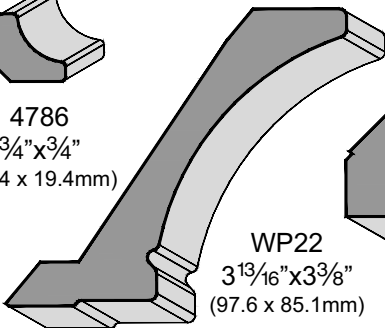

4459

Molding Options

4439
1"x1"
(25.6 x 25.6mm)

4632
1/4"x1 1/4"
(7 x 31.9mm)

WP22
3 13/16"x3 3/8"
(97.6 x 85.1mm)

4786
3/4"x3/4"
(19.4 x 19.4mm)

4022
5/8"x2 3/4"
(60.1 x 62.7mm)

Panel

Molding Options

4786
3/4"x3/4"
(19.4 x 19.4mm)

WP22
3 13/16"x3 3/8"
(97.6 x 85.1mm)

5027
2 3/8"x2 7/16"
(60.1 x 62.7mm)

4022
5/8"x2 3/4"
(60.1 x 62.7mm)

4439
1"x1"
(25.6 x 25.6mm)

4634
3 1/16"x3 1/8"
(78.4 x 79.2mm)