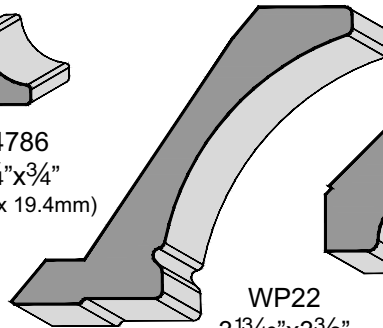

WP22
3¹³/₁₆" x 3³/₈"
(97.6 x 85.1mm)

4632
1⁴/₄" x 1¹/₄"
(7 x 31.9mm)

4021
3⁵/₁₆" x 1¹³/₁₆"
(84.9 x 46.3mm)

4022
5⁸/₈" x 2³/₄"
(60.1 x 62.7mm)

Panel

P2D

Sheet Goods

Color	Polyester 2'x8' PSA	Polyester on 5.2mm Core	HPL
Dark Chocolate	x	x	

4741

Molding Options

4439
1"x1"
(25.6 x 25.6mm)

4021
3⁵/₁₆"x1¹³/₁₆"
(84.9 x 46.3mm)

4786
3/4"x3/4"
(19.4 x 19.4mm)

4409
3/4"x1/2"
(19.8 x 13.3mm)

4632
1/4"x1 1/4"
(7 x 31.9mm)

WP22
3¹³/₁₆"x3³/₈"
(97.6 x 85.1mm)

5027
2³/₈"x2⁷/₁₆"
(60.1 x 62.7mm)

4022
5/8"x2³/₄"
(60.1 x 62.7mm)

Panel

P2D

Sheet Goods

Color	Polyester 2'x8' PSA	Polyester on 5.2mm Core	HPL
Milano Oak		x	

Door Shown: *Mystique*

Door Frame Profile: 4459
Drawer Front Profile: 4459