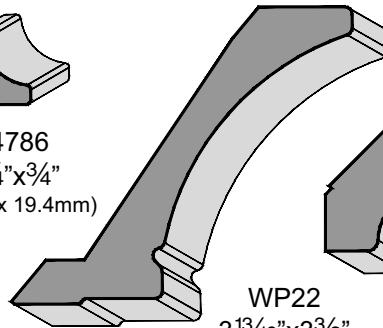

WP22
3¹³/₁₆" x 3³/₈"
(97.6 x 85.1mm)

4632
1/4" x 1 1/4"
(7 x 31.9mm)

4021
3⁵/₁₆" x 1¹³/₁₆"
(84.9 x 46.3mm)

4022
5/8" x 2 3/4"
(60.1 x 62.7mm)

Panel

P2D

Sheet Goods

Color	Polyester 2'x8' PSA	Polyester on 5.2mm Core	HPL
Dark Chocolate	x	x	

4741

Molding Options

4439
1"x1"
(25.6 x 25.6mm)

4021
3⁵/₁₆"x1¹³/₁₆"
(84.9 x 46.3mm)

4786
3/4"x3/4"
(19.4 x 19.4mm)

4409
3/4"x1/2"
(19.8 x 13.3mm)

4632
1/4"x1 1/4"
(7 x 31.9mm)

WP22
3¹³/₁₆"x3³/₈"
(97.6 x 85.1mm)

5027
2³/₈"x2⁷/₁₆"
(60.1 x 62.7mm)

4022
5/8"x2³/₄"
(60.1 x 62.7mm)

Panel

P2D

Sheet Goods

Color	Polyester 2'x8' PSA	Polyester on 5.2mm Core	HPL
Milano Oak		x	

Door Shown: *Mystique*

Door Frame Profile: 4459
Drawer Front Profile: 4459