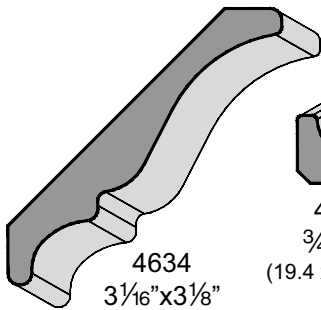

4307

4741

4546

4459

Molding Options

4634
3¹/₁₆" x 3¹/₈"
(78.4 x 79.2mm)

4786
3/4" x 3/4"
(19.4 x 19.4mm)

4439
1" x 1"
(25.6 x 25.6mm)

WP22
3¹³/₁₆" x 3³/₈"
(97.6 x 85.1mm)

4632
1/4" x 1 1/4"
(7 x 31.9mm)

4021
3⁵/₁₆" x 1¹³/₁₆"
(84.9 x 46.3mm)

4022
5/8" x 2 3/4"
(60.1 x 62.7mm)

Panel

P2D

Sheet Goods

Color	Polyester 2'x8' PSA	Polyester on 5.2mm Core	HPL
Dark Chocolate	x	x	