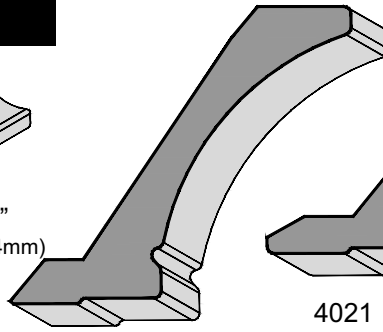

4786
3/4" x 3/4"
(19.4 x 19.4mm)

WP22
3 13/16" x 3 3/8"
(97.6 x 85.1mm)

4021
3 5/16" x 1 13/16"
(84.9 x 46.3mm)

4409
3/4" x 1/2"
(19.8 x 13.3mm)

4439
1" x 1"
(25.6 x 25.6mm)

Panel

P2D

Sheet Goods

4459

Molding Options

4022
5/8" x 2 3/4"
(60.1 x 62.7mm)

4632
1/4" x 1 1/4"
(7 x 31.9mm)

5027
2 3/8" x 2 7/16"
(60.1 x 62.7mm)

4786
3/4" x 3/4"
(19.4 x 19.4mm)

WP22
3 13/16" x 3 3/8"
(97.6 x 85.1mm)

4021
3 5/16" x 1 13/16"
(84.9 x 46.3mm)

4409
3/4" x 1/2"
(19.8 x 13.3mm)

4439
1" x 1"
(25.6 x 25.6mm)

Panel

P2D

Sheet Goods

Color	Polyester 2'x8' PSA	Polyester on 5.2mm Core	HPL
Mystic		X	X

Door Shown: *Portico*

Door Frame Profile: 4741
Drawer Front Profile: 4741