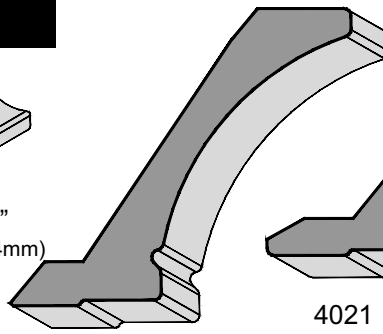

Ember

Frame Options

4741

4459

Molding Options

4022
5/8" x 2 3/4"
(60.1 x 62.7mm)

4632
1/4" x 1 1/4"
(7 x 31.9mm)

5027
2 3/8" x 2 7/16"
(60.1 x 62.7mm)

4786
3/4" x 3/4"
(19.4 x 19.4mm)

WP22
3 13/16" x 3 3/8"
(97.6 x 85.1mm)

4021
3 5/16" x 1 13/16"
(84.9 x 46.3mm)

4409
3/4" x 1/2"
(19.8 x 13.3mm)

4439
1" x 1"
(25.6 x 25.6mm)

Panel

P2D

Sheet Goods