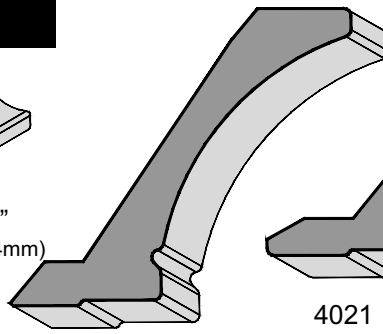

4786
3/4" x 3/4"
(19.4 x 19.4mm)

WP22
3 13/16" x 3 3/8"
(97.6 x 85.1mm)

4021
3 5/16" x 1 13/16"
(84.9 x 46.3mm)

4409
3/4" x 1/2"
(19.8 x 13.3mm)

4439
1" x 1"
(25.6 x 25.6mm)

Panel

P2D

Sheet Goods

4459

Molding Options

4022
5/8" x 2 3/4"
(60.1 x 62.7mm)

4632
1/4" x 1 1/4"
(7 x 31.9mm)

5027
2 3/8" x 2 7/16"
(60.1 x 62.7mm)

4786
3/4" x 3/4"
(19.4 x 19.4mm)

WP22
3 13/16" x 3 3/8"
(97.6 x 85.1mm)

4021
3 5/16" x 1 13/16"
(84.9 x 46.3mm)

4409
3/4" x 1/2"
(19.8 x 13.3mm)

4439
1" x 1"
(25.6 x 25.6mm)

Panel

P2D

Sheet Goods

Color	Polyester 2'x8' PSA	Polyester on 5.2mm Core	HPL
Mystic		X	X

Door Shown: *Portico*

Door Frame Profile: 4741
Drawer Front Profile: 4741