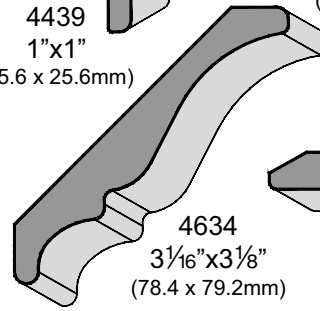

4459

Molding Options

4439
1"x1"
(25.6 x 25.6mm)

4632
¼"x1¼"
(7 x 31.9mm)

WP22
3¹³/₁₆"x3³/₈"
(97.6 x 85.1mm)

4786
¾"x¾"
(19.4 x 19.4mm)

4022
5/8"x2¾"
(60.1 x 62.7mm)

Panel

Molding Options

4786
3/4"x3/4"
(19.4 x 19.4mm)

WP22
3 13/16"x3 3/8"
(97.6 x 85.1mm)

5027
2 3/8"x2 7/16"
(60.1 x 62.7mm)

4022
5/8"x2 3/4"
(60.1 x 62.7mm)

4439
1"x1"
(25.6 x 25.6mm)

4634
3 1/16"x3 1/8"
(78.4 x 79.2mm)

4632
1/4"x1 1/4"
(7 x 31.9mm)

4021
3 5/16"x1 13/16"
(84.9 x 46.3mm)

Panel

P2D

Sheet Goods

Color	Polyester 2'x8' PSA	Polyester on 5.2mm Core	HPL
White Chocolate	x	x	

Door Shown: *Portico*

Door Frame Profile: 4741
Drawer Front Profile: 4741