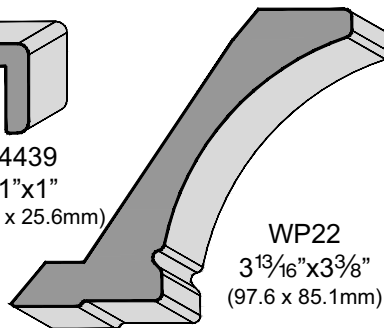

4307

4741

4546

4459

Molding Options

4634
3¹/₁₆" x 3¹/₈"
(78.4 x 79.2mm)

4786
3⁴/₄" x 3⁴/₄"
(19.4 x 19.4mm)

4439
1" x 1"
(25.6 x 25.6mm)

WP22
3¹³/₁₆" x 3³/₈"
(97.6 x 85.1mm)

4632
1⁴/₄" x 1¹/₄"
(7 x 31.9mm)

4021
3⁵/₁₆" x 1¹³/₁₆"
(84.9 x 46.3mm)

4022
5⁸/₈" x 2³/₄"
(60.1 x 62.7mm)

Panel

P2D

Sheet Goods

Color	Polyester 2'x8' PSA	Polyester on 5.2mm Core	HPL
Dark Chocolate	x	x	