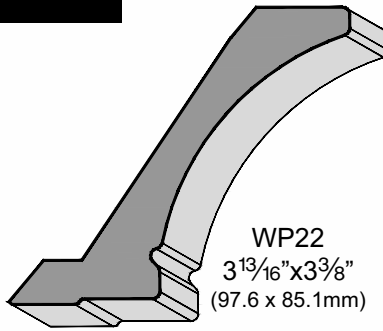

4459

Molding Options

4439
1"x1"
(25.6 x 25.6mm)

4632
1/4"x1 1/4"
(7 x 31.9mm)

WP22
3 13/16"x3 3/8"
(97.6 x 85.1mm)

4786
3/4"x3/4"
(19.4 x 19.4mm)

4022
5/8"x2 3/4"
(60.1 x 62.7mm)

Panel