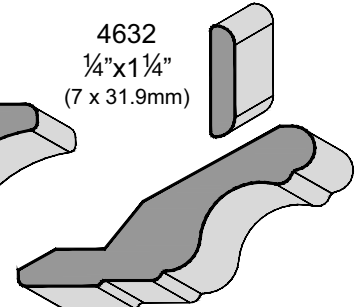

Molding Options

4786
3/4"x3/4"
(19.4 x 19.4mm)

WP22
3 13/16"x3 3/8"
(97.6 x 85.1mm)

5027
2 3/8"x2 7/16"
(60.1 x 62.7mm)

4022
5/8"x2 3/4"
(60.1 x 62.7mm)

4439
1"x1"
(25.6 x 25.6mm)

4634
3 1/16"x3 1/8"
(78.4 x 79.2mm)

4632
1/4"x1 1/4"
(7 x 31.9mm)

4021
3 5/16"x1 13/16"
(84.9 x 46.3mm)

Panel

P2D

Sheet Goods

Color	Polyester 2'x8' PSA	Polyester on 5.2mm Core	HPL
White Chocolate	x	x	

Door Shown: *Portico*

Door Frame Profile: 4741
Drawer Front Profile: 4741