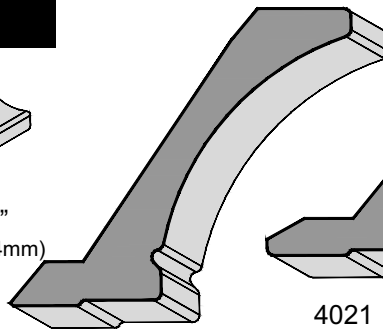

Ember

Frame Options

4741

4459

Molding Options

4022
5/8" x 2 3/4"
(60.1 x 62.7mm)

4632
1/4" x 1 1/4"
(7 x 31.9mm)

5027
2 3/8" x 2 7/16"
(60.1 x 62.7mm)

4786
3/4" x 3/4"
(19.4 x 19.4mm)

WP22
3 13/16" x 3 3/8"
(97.6 x 85.1mm)

4021
3 5/16" x 1 13/16"
(84.9 x 46.3mm)

4409
3/4" x 1/2"
(19.8 x 13.3mm)

4439
1" x 1"
(25.6 x 25.6mm)

Panel

P2D

Sheet Goods