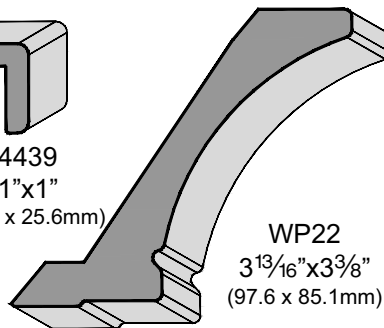

4307

4741

4546

4459

Molding Options

4634
3¹/₁₆" x 3¹/₈"
(78.4 x 79.2mm)

4786
3/4" x 3/4"
(19.4 x 19.4mm)

4439
1" x 1"
(25.6 x 25.6mm)

WP22
3¹³/₁₆" x 3³/₈"
(97.6 x 85.1mm)

4632
1/4" x 1 1/4"
(7 x 31.9mm)

4021
3⁵/₁₆" x 1¹³/₁₆"
(84.9 x 46.3mm)

4022
5/8" x 2 3/4"
(60.1 x 62.7mm)

Panel

P2D

Sheet Goods

Color	Polyester 2'x8' PSA	Polyester on 5.2mm Core	HPL
Dark Chocolate	x	x	