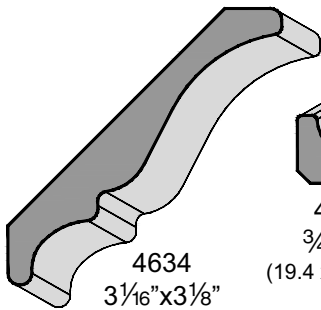

4307

4741

4546

4459

Molding Options

4634
3¹/₁₆" x 3¹/₈"
(78.4 x 79.2mm)

4786
3⁴/₄" x 3⁴/₄"
(19.4 x 19.4mm)

4439
1" x 1"
(25.6 x 25.6mm)

WP22
3¹³/₁₆" x 3³/₈"
(97.6 x 85.1mm)

4632
1⁴/₄" x 1¹/₄"
(7 x 31.9mm)

4021
3⁵/₁₆" x 1¹³/₁₆"
(84.9 x 46.3mm)

4022
5⁸/₈" x 2³/₄"
(60.1 x 62.7mm)

Panel

P2D

Sheet Goods

Color	Polyester 2'x8' PSA	Polyester on 5.2mm Core	HPL
Dark Chocolate	x	x	