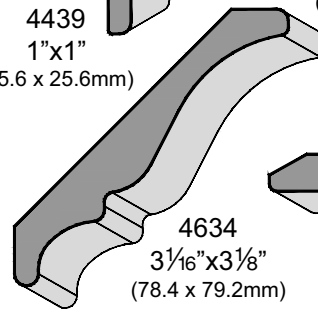

4459

Molding Options

4439
1"x1"
(25.6 x 25.6mm)

4632
1/4"x1 1/4"
(7 x 31.9mm)

WP22
3 13/16"x3 3/8"
(97.6 x 85.1mm)

4786
3/4"x3/4"
(19.4 x 19.4mm)

4022
5/8"x2 3/4"
(60.1 x 62.7mm)

Panel

Molding Options

4786
3/4"x3/4"
(19.4 x 19.4mm)

WP22
3 13/16"x3 3/8"
(97.6 x 85.1mm)

5027
2 3/8"x2 7/16"
(60.1 x 62.7mm)

4022
5/8"x2 3/4"
(60.1 x 62.7mm)

4439
1"x1"
(25.6 x 25.6mm)

4634
3 1/16"x3 1/8"
(78.4 x 79.2mm)

4632
1/4"x1 1/4"
(7 x 31.9mm)

4021
3 5/16"x1 13/16"
(84.9 x 46.3mm)

Panel

P2D

Sheet Goods

Color	Polyester 2'x8' PSA	Polyester on 5.2mm Core	HPL
White Chocolate	x	x	

Door Shown: *Portico*

Door Frame Profile: 4741
Drawer Front Profile: 4741