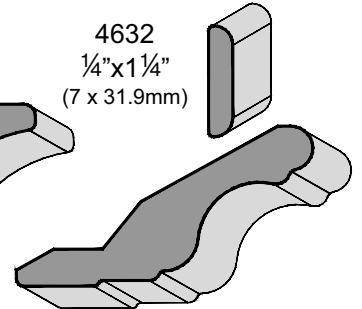

Molding Options

4786
3/4"x3/4"
(19.4 x 19.4mm)

WP22
3 13/16"x3 3/8"
(97.6 x 85.1mm)

5027
2 3/8"x2 7/16"
(60.1 x 62.7mm)

4022
5/8"x2 3/4"
(60.1 x 62.7mm)

4439
1"x1"
(25.6 x 25.6mm)

4634
3 1/16"x3 1/8"
(78.4 x 79.2mm)

4632
1/4"x1 1/4"
(7 x 31.9mm)

4021
3 5/16"x1 13/16"
(84.9 x 46.3mm)

Panel

P2D

Sheet Goods

Color	Polyester 2'x8' PSA	Polyester on 5.2mm Core	HPL
White Chocolate	x	x	

Door Shown: *Portico*

Door Frame Profile: 4741
Drawer Front Profile: 4741