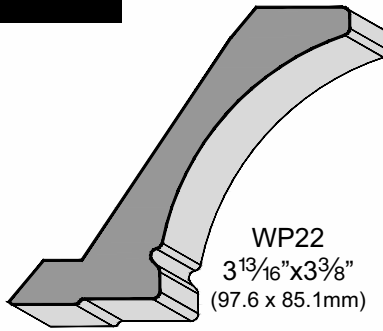

4459

Molding Options

4439
1"x1"
(25.6 x 25.6mm)

4632
¼"x1¼"
(7 x 31.9mm)

WP22
3¹³/₁₆"x3³/₈"
(97.6 x 85.1mm)

4786
¾"x¾"
(19.4 x 19.4mm)

4022
5/8"x2¾"
(60.1 x 62.7mm)

Panel